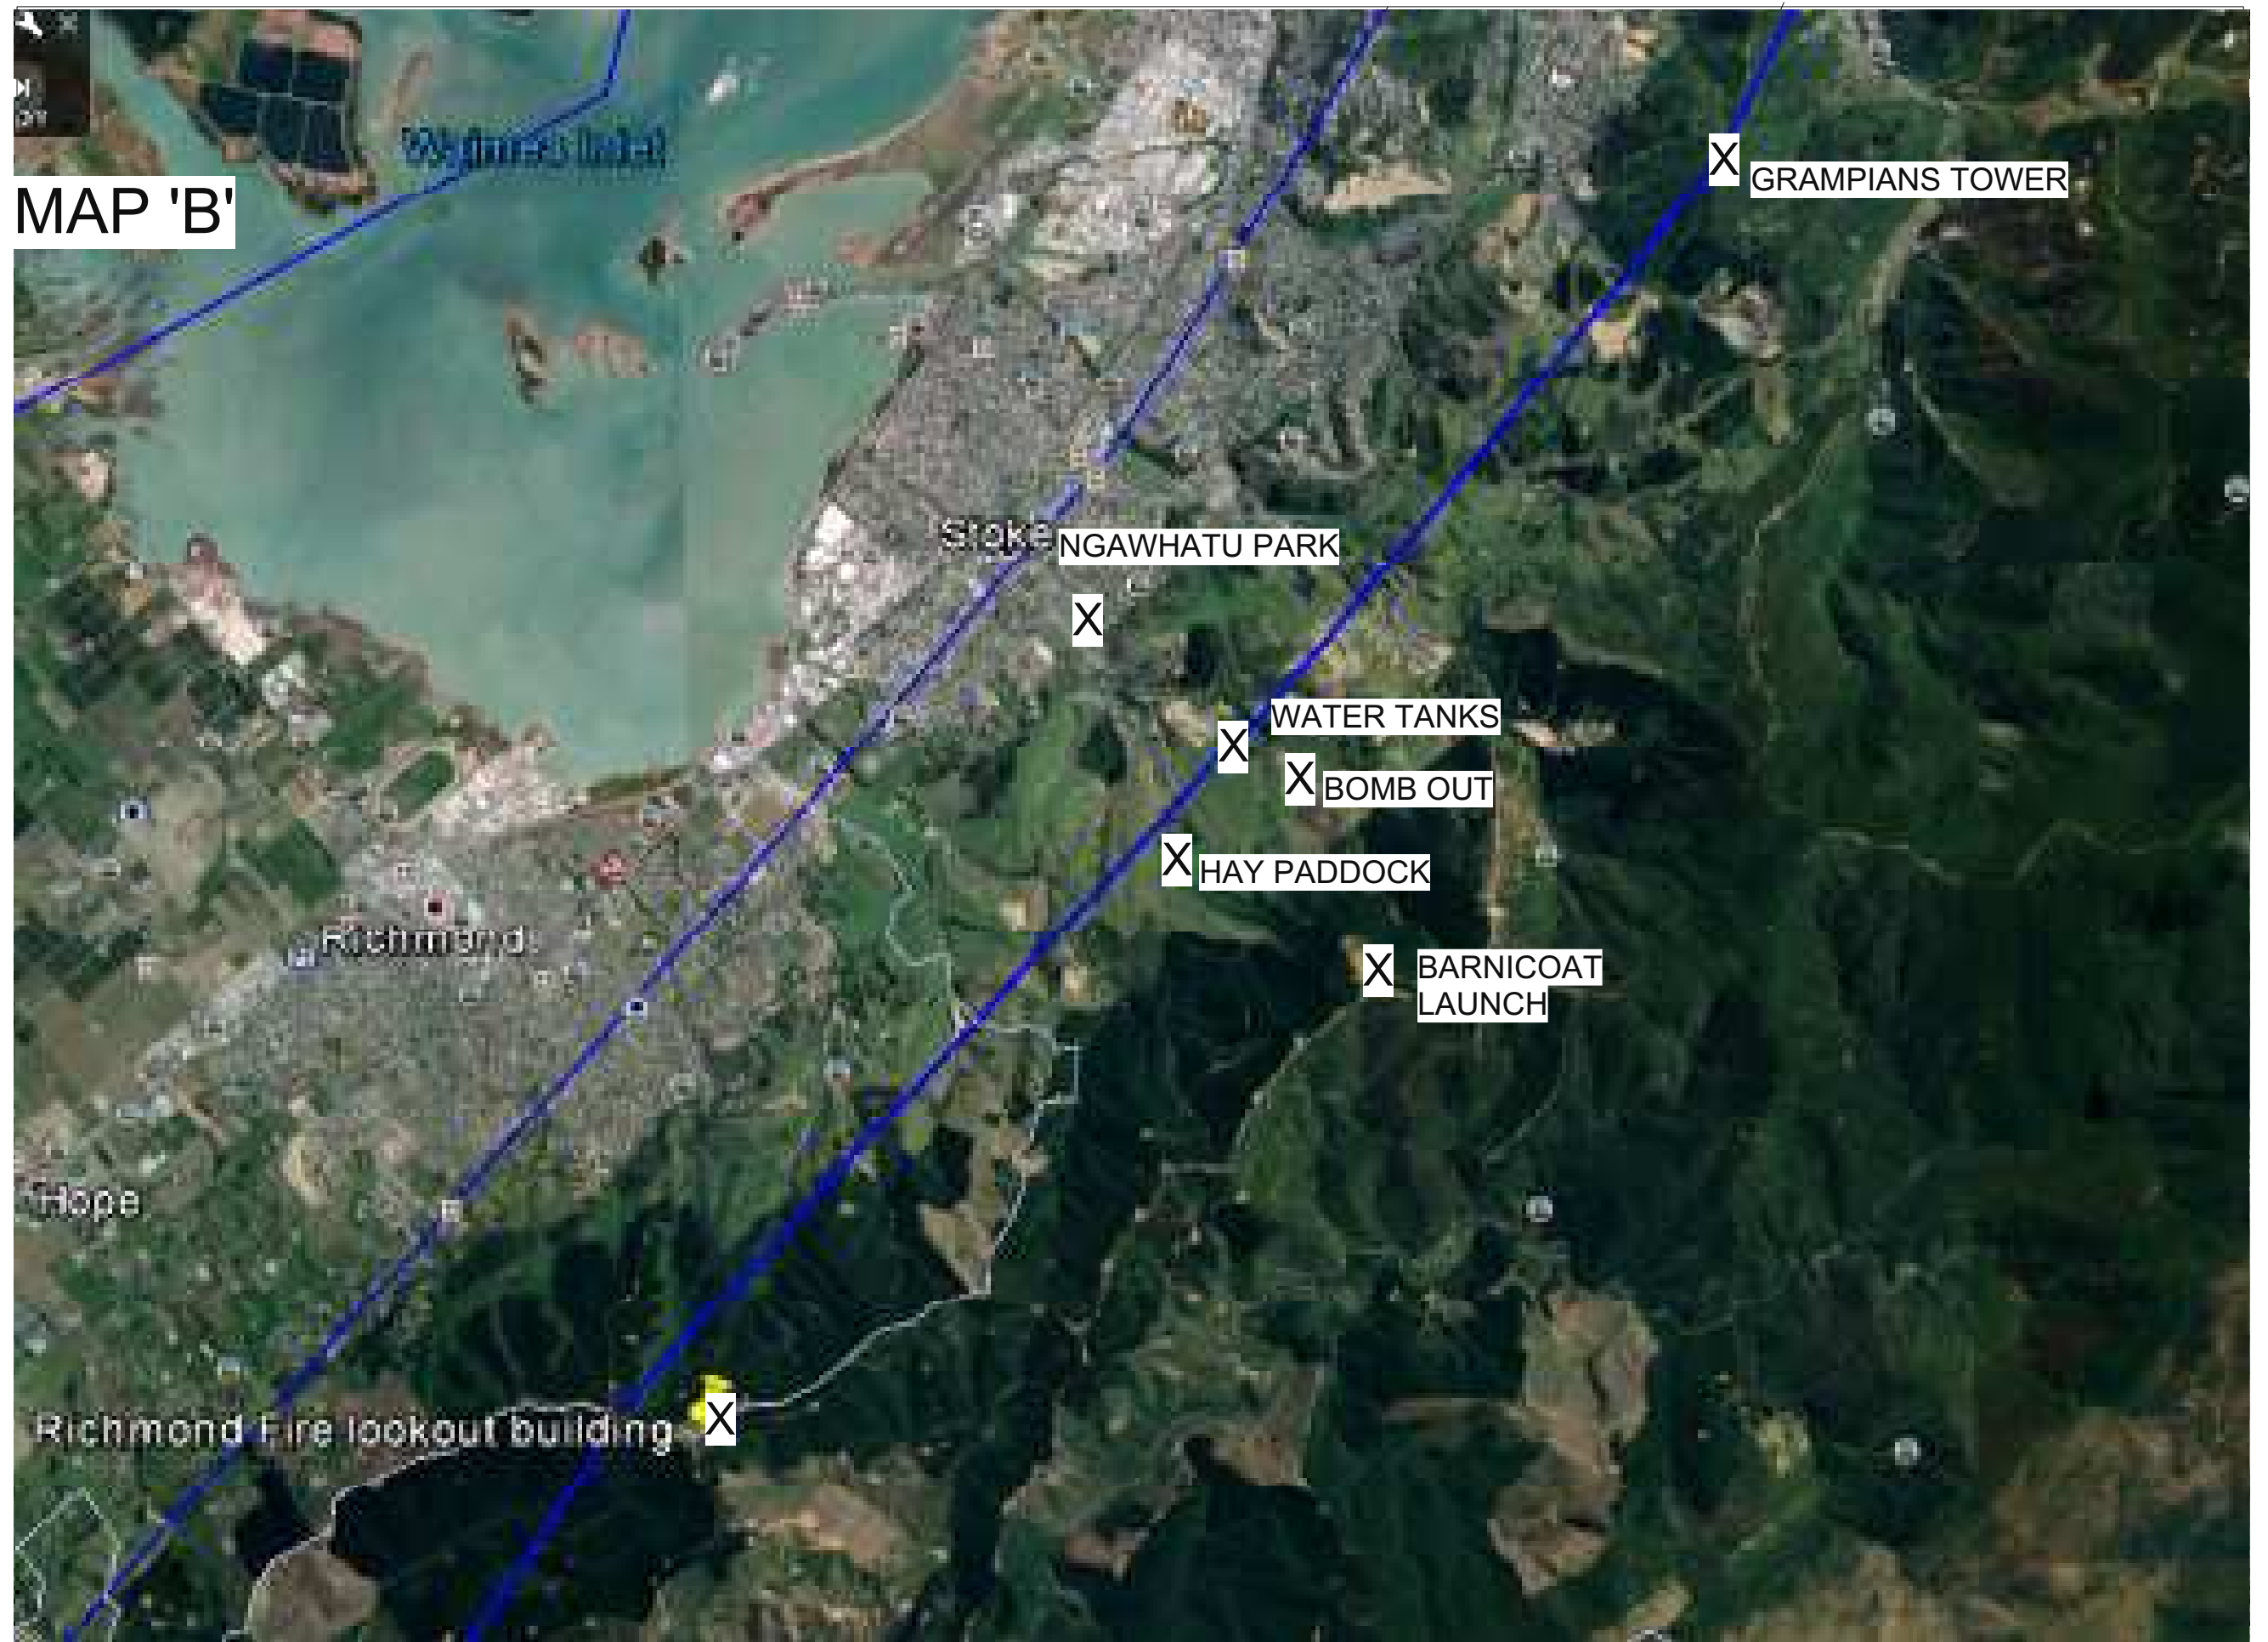

MAP 'B'

X GRAMPIANS TOWER

X NGAWHATU PARK

X WATER TANKS

X BOMB OUT

X HAY PADDOCK

X BARNICOAT LAUNCH

X Richmond Fire lookout building